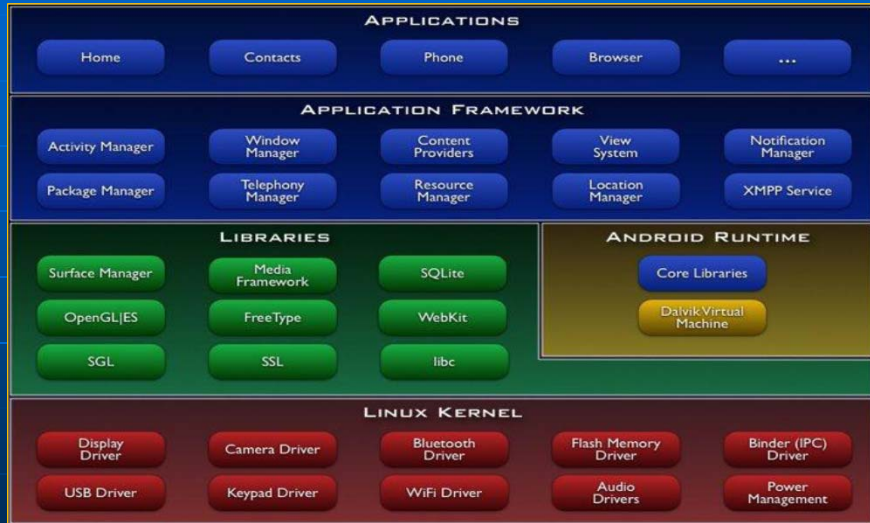

Development Tools for Mobile Computing Devices

- Android Smartphone
 - Android SDK
 - Eclipse IDE
 - Java SE
- Apple
 - iOS
 - Objective C
- Windows Mobile
 - 7, 7.5, 8

Android Architecture, Source

http://elinux.org/Android_Architecture