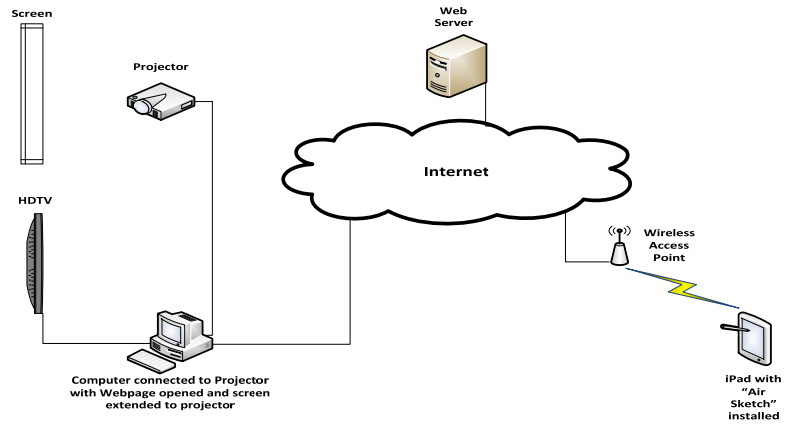

Solution-1: Air Sketch App