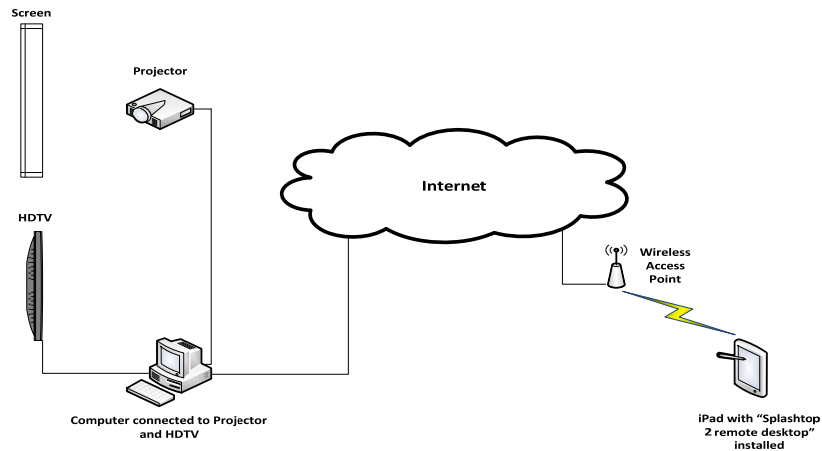

Solution 5: Remote Desktop

TRADE-OFF ANALYSIS

#	SOLUTIONS	Performance Parameters					Over All Score
		Convenience	Cost	Market Penetration	Ease of Use	Quality	
1	AIR SKETCH APP	1	5	2	2	3	13
2	APPLE TV	4	3	4	4	4	19
3	WIRELESS PROJECTOR	5	1	3	4	4	17
4	BLUE TOOTH DONGLE	3	3	3	3	3	15
5	REMOTE DESKTOP	4	3	3	3	4	17