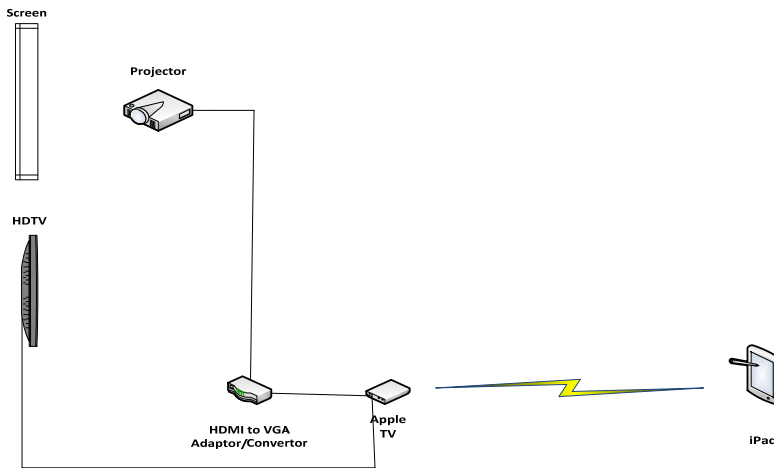

PROBLEM STATEMENT

- iPad
- Wireless Connection
- LCD Projector
- HDTV
- No custom made solution by Apple

The slide has a green border and a white central area. The title 'PROBLEM STATEMENT' is centered at the top. Below it, a bulleted list of five items is displayed on the left side.

Solution-1: Air Sketch App

Solution-2: Apple TV

Solution-2: Apple TV

Solution-2: Apple TV

Solution 3: Wireless Projector

A New Way to Go Wireless
With iPad/iPhone/iPod touch.

Free App
Panasonic Wireless Projector for iOS